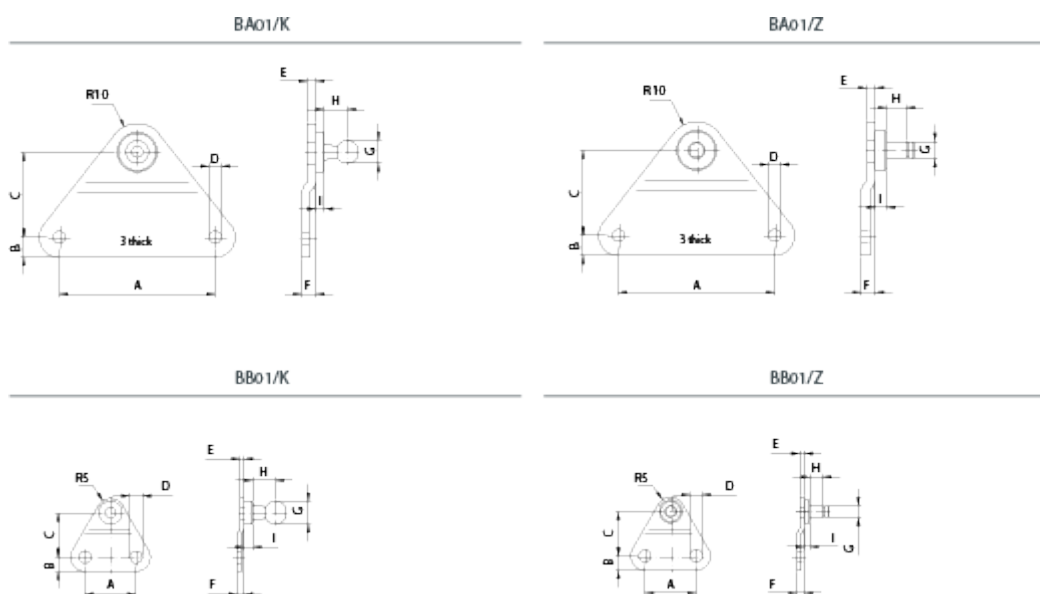

Article number: 04HBA01K08V4

Description: Stabilus Industry Line Side bracket stainless steel, flat Stainless steel AISI316L/316Ti
Type BA01K08V4 M8

Measures

A = 55

B = 7

C = 30

D = 5.3

E = 3

F = 5

G = 8

H = 8

I = 3

Stability = 500 N